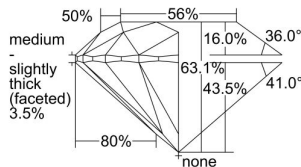

GIA®

FACSIMILE

GIA REPORT 6305002839

Verify this report at GIA.edu

GIA NATURAL DIAMOND DOSSIER®

August 01, 2018
GIA Report Number 6305002839
Shape and Cutting Style ..... Round Brilliant
Measurements ..... 5.03 - 5.06 x 3.18 mm

GRADING RESULTS

Carat Weight ..... 0.50 carat
Color Grade ..... J
Clarity Grade S11
Cut Grade ..... Excellent

ADDITIONAL GRADING INFORMATION

Polish ..... Excellent
Symmetry ..... Excellent
Fluorescence ..... Medium Blue
Clarity Characteristics ..... Crystal, Cloud
Inscription(s): GIA 6305002839

PROPORTIONS

Profile to actual proportions

GRADING SCALES

GIA COLOR SCALE

COLORESS	D
	E
	F
	G
	H
	I
	J
NEAR COLORESS	K
	L
FAIN	M
	N
	O
	P
VERY LIGHT	Q
	R
	S
	T
	U
	V
	W
	X
	Y
LIGHT	Z

GIA CLARITY SCALE

VERY VERY SLIGHTLY INCLUDED	FLAWLESS
	INTERNALLY FLAWLESS
VERY SLIGHTLY INCLUDED	VVS₁
	VVS₂
SLIGHTLY INCLUDED	VS₁
	VS₂
INCLUDED	SI₁
	SI₂
	I₁
	I₂
	I₃

GIA CUT SCALE

EXCELLENT
VERY GOOD
GOOD
FAIR
POOR