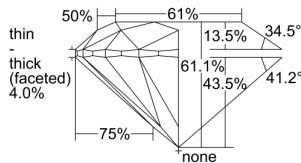

GIA®

FACSIMILE

GIA REPORT 2296621689

Verify this report at GIA.edu

GIA NATURAL DIAMOND DOSSIER®

June 27, 2018
GIA Report Number 2296621689
Shape and Cutting Style ..... Round Brilliant
Measurements ..... 6.17 - 6.21 x 3.78 mm

GRADING RESULTS

Carat Weight ..... 0.90 carat
Color Grade ..... D
Clarity Grade S11
Cut Grade ..... Very Good

ADDITIONAL GRADING INFORMATION

Polish ..... Excellent
Symmetry ..... Very Good
Fluorescence ..... Medium Blue
Clarity Characteristics ..... Crystal, Cloud
Inscription(s): GIA 2296621689

PROPORTIONS

Profile to actual proportions

GRADING SCALES

GIA COLOR SCALE	GIA CLARITY SCALE	GIA CUT SCALE	
D	FLAWLESS	EXCELLENT	
E	INTERNALLY FLAWLESS		
F		VVS₁	VERY GOOD
G	VVS₂		
H	VS₁	GOOD	
I	VS₂		
J	S1₁	FAIR	
K	S1₂		
L	I₁	POOR	
M	I₂		
N	I₃		
O			
P			
Q			
R			
S			
T			
U			
V			
W			
X			
Y			
Z