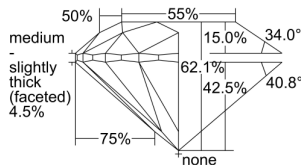

GIA®

FACSIMILE

GIA REPORT 1285796941

Verify this report at GIA.edu

GIA NATURAL DIAMOND DOSSIER®

April 17, 2018
GIA Report Number 1285796941
Shape and Cutting Style ..... Round Brilliant
Measurements ..... 3.63 - 3.64 x 2.26 mm

GRADING RESULTS

Carat Weight ..... 0.18 carat
Color Grade ..... E
Clarity Grade VS1
Cut Grade ..... Very Good

ADDITIONAL GRADING INFORMATION

Polish ..... Excellent
Symmetry ..... Excellent
Fluorescence ..... None
Clarity Characteristics ..... Cloud, Needle
Inscription(s): GIA 1285796941

PROPORTIONS

Profile to actual proportions

GRADING SCALES

GIA COLOR SCALE	GIA CLARITY SCALE	GIA CUT SCALE	
D	FLAWLESS	EXCELLENT	
E	INTERNALLY FLAWLESS		
F		VVS₁	VERY GOOD
G	VVS₂		
H	VS₁	GOOD	
I	VS₂		
J	SI₁	FAIR	
K	SI₂		
L	I₁	POOR	
M	I₂		
N	I₃		
O			
P			
Q			
R			
S			
T			
U			
V			
W			
X			
Y			
Z