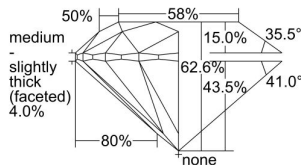

GIA®

FACSIMILE

GIA REPORT 6251497636

Verify this report at gia.edu

GIA DIAMOND DOSSIER®

April 24, 2017
GIA Report Number 6251497636
Shape and Cutting Style ..... Round Brilliant
Measurements ..... 5.88 - 5.92 x 3.69 mm

GRADING RESULTS

Carat Weight ..... 0.80 carat
Color Grade ..... E
Clarity Grade VVS1
Cut Grade ..... Excellent

ADDITIONAL GRADING INFORMATION

Polish ..... Excellent
Symmetry ..... Excellent
Fluorescence ..... Faint
Clarity Characteristics ..... Pinpoint, Feather
Inscription(s): GIA 6251497636

PROPORTIONS

Profile to actual proportions