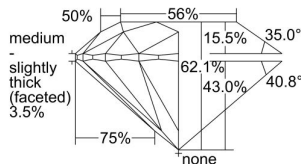

GIA®

FACSIMILE

GIA REPORT 7241148448

Verify this report at gia.edu

GIA DIAMOND DOSSIER®

October 29, 2016
GIA Report Number 7241148448
Shape and Cutting Style ..... Round Brilliant
Measurements ..... 5.64 - 5.71 x 3.53 mm

GRADING RESULTS

Carat Weight ..... 0.70 carat
Color Grade ..... F
Clarity Grade S11
Cut Grade ..... Excellent

ADDITIONAL GRADING INFORMATION

Polish ..... Excellent
Symmetry ..... Very Good
Fluorescence ..... Very Strong Blue
Clarity Characteristics ..... Feather, Crystal
Inscription(s): GIA 7241148448

PROPORTIONS

Profile to actual proportions

GRADING SCALES

GIA COLOR SCALE	GIA CLARITY SCALE	GIA CUT SCALE	
D	FLAWLESS	EXCELLENT	
E	INTERNALLY FLAWLESS		
F		VVS₁	VERY GOOD
G	VVS₂		
H	VS₁	GOOD	
I	VS₂		
J	S1₁	FAIR	
K	S1₂		
L	I₁	POOR	
M	I₂		
N	I₃		
O			
P			
Q			
R			
S			
T			
U			
V			
W			
X			
Y			
Z