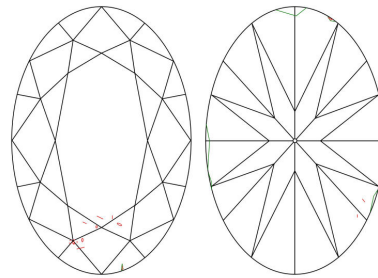

GIA NATURAL DIAMOND GRADING REPORT

December 16, 2021
 GIA Report Number 6415659431
 Shape and Cutting Style Oval Brilliant
 Measurements 8.70 x 6.08 x 4.13 mm

GRADING RESULTS

Carat Weight 1.50 carat
 Color Grade F
 Clarity Grade VS1

ADDITIONAL GRADING INFORMATION

Polish Excellent
 Symmetry Excellent
 Fluorescence Medium Blue
 Inscription(s): GIA 6415659431
 Comments: Pinpoints are not shown.

PROPORTIONS

Profile not to actual proportions

CLARITY CHARACTERISTICS

KEY TO SYMBOLS*

- Crystal
- ◉ Cloud
- ~ Feather
- ◌ Cavity
- ∖ Needle
- ▲ Natural

* Red symbols denote internal characteristics (inclusions). Green or black symbols denote external characteristics (blemishes). Diagram is an approximate representation of the diamond, and symbols shown indicate type, position, and approximate size of clarity characteristics. All clarity characteristics may not be shown. Details of finish are not shown.