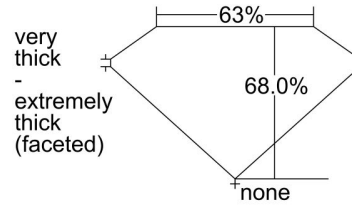

PROPORTIONS

Profile not to actual proportions