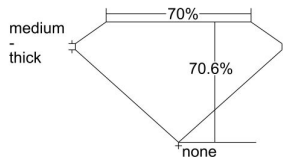

GIA®

FACSIMILE

GIA REPORT 6435073661

Verify this report at GIA.edu

GIA NATURAL DIAMOND DOSSIER®

April 14, 2022
GIA Report Number **6435073661**
Shape and Cutting Style ..... **Square Modified Brilliant**
Measurements ..... **4.39 x 4.37 x 3.09 mm**

GRADING RESULTS

Carat Weight ..... **0.50 carat**
Color Grade ..... **G**
Clarity Grade **S12**

ADDITIONAL GRADING INFORMATION

Polish ..... **Excellent**
Symmetry ..... **Very Good**
Fluorescence ..... **None**
Clarity Characteristics ..... **Feather**
Inscription(s): GIA 6435073661

PROPORTIONS

Profile not to actual proportions

GRADING SCALES

GIA COLOR SCALE		GIA CLARITY SCALE			
COLORLESS	D	VERY VERY SLIGHTLY INCLUDED	FLAWLESS		
	E		INTERNALLY FLAWLESS		
	F	VERY SLIGHTLY INCLUDED	VVS₁		
	G		VVS₂		
	H		VS₁		
	NEAR COLORLESS	I	SLIGHTLY INCLUDED	VS₂	
		J		S1₁	
		FAINT	K	INCLUDED	S1₂
			L		I₁
			M		I₂
VERT LIGHT	N	INCLUDED	I₃		
	O				
	P				
	Q				
	R				
LIGHT	S				
	T				
	U				
	V				
	W				
	X				
	Y				
	Z