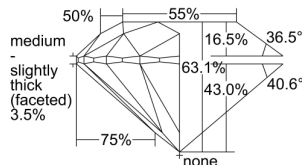

GIA®

FACSIMILE

GIA REPORT 7428026970

Verify this report at GIA.edu

GIA NATURAL DIAMOND DOSSIER®

January 19, 2022
GIA Report Number **7428026970**
Shape and Cutting Style ..... **Round Brilliant**
Measurements ..... **5.69 - 5.73 x 3.60 mm**

GRADING RESULTS

Carat Weight ..... **0.73 carat**
Color Grade ..... **I**
Clarity Grade **S11**
Cut Grade ..... **Excellent**

ADDITIONAL GRADING INFORMATION

Polish ..... **Excellent**
Symmetry ..... **Excellent**
Fluorescence ..... **Faint**
Clarity Characteristics..... **Crystal, Cloud**
Inscription(s): **GIA 7428026970**

PROPORTIONS

Profile to actual proportions

GRADING SCALES

GIA COLOR SCALE

COLOREDNESS	D
	E
	F
	G
	H
	I
	J
NEAR COLORLESS	K
	L
FAINTE	M
	N
	O
	P
VERY LIGHT	Q
	R
	S
	T
	U
	V
	W
	X
	Y
LIGHT	Z

GIA CLARITY SCALE

FLAWLESS	VERY VERY SLIGHTLY INCLUDED	VVS₁	VVS₂	VS₁	VS₂	SI₁	SI₂	I₁	I₂	I₃	
											INTERNALLY FLAWLESS

GIA CUT SCALE

EXCELLENT
VERY GOOD
GOOD
FAIR
POOR