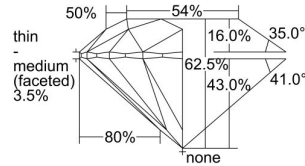

GIA®

FACSIMILE

GIA REPORT 1388899655

Verify this report at GIA.edu

GIA NATURAL DIAMOND DOSSIER®

June 01, 2021
GIA Report Number 1388899655
Shape and Cutting Style ..... Round Brilliant
Measurements ..... 4.80 - 4.82 x 3.01 mm

GRADING RESULTS

Carat Weight ..... 0.42 carat
Color Grade ..... G
Clarity Grade VS2
Cut Grade ..... Excellent

ADDITIONAL GRADING INFORMATION

Polish ..... Excellent
Symmetry ..... Excellent
Fluorescence ..... Medium Blue
Clarity Characteristics ..... Crystal
Inscription(s): GIA 1388899655

PROPORTIONS

Profile to actual proportions

GRADING SCALES

GIA COLOR SCALE	GIA CLARITY SCALE	GIA CUT SCALE	
COLOURLESS D	FLAWLESS	EXCELLENT	
E	INTERNALLY FLAWLESS		
F		VVS₁	VERY GOOD
G	VVS₂		
H	VS₁	GOOD	
I	VS₂		
J	SI₁	FAIR	
K	SI₂		
L	I₁	POOR	
M	I₂		
N	I₃		
O			
P			
Q			
R			
S			
T			
U			
V			
W			
X			
Y			
Z