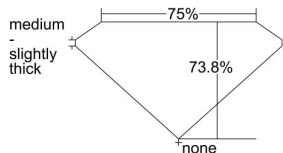

GIA®

FACSIMILE

GIA REPORT 6395192562

Verify this report at GIA.edu

GIA NATURAL DIAMOND DOSSIER®

July 22, 2021
GIA Report Number 6395192562
Shape and Cutting Style ..... Square Modified Brilliant
Measurements ..... 4.43 x 4.33 x 3.20 mm

GRADING RESULTS

Carat Weight ..... 0.50 carat
Color Grade ..... G
Clarity Grade SI1

ADDITIONAL GRADING INFORMATION

Polish ..... Excellent
Symmetry ..... Very Good
Fluorescence ..... None
Clarity Characteristics ..... Crystal, Cloud
Inscription(s): GIA 6395192562

PROPORTIONS

Profile not to actual proportions

GRADING SCALES

GIA COLOR SCALE		GIA CLARITY SCALE			
COLORLESS	D	VERY VERY SLIGHTLY INCLUDED	FLAWLESS		
	E		INTERNALLY FLAWLESS		
	F	VERY SLIGHTLY INCLUDED	VVS₁		
	G		VVS₂		
	H		VS₁		
	NEAR COLORLESS	I	SLIGHTLY INCLUDED	VS₂	
		J		SI₁	
		FAINT	K	INCLUDED	SI₂
			L		I₁
			M		I₂
VERT LIGHT	N	INCLUDED	I₃		
	O				
	P				
	Q				
	R				
LIGHT	S				
	T				
	U				
	V				
	W				
	X				
	Y				
	Z