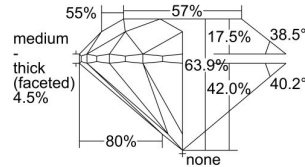

GIA®

FACSIMILE

GIA REPORT 5212783191

Verify this report at GIA.edu

GIA NATURAL DIAMOND DOSSIER®

June 15, 2021
GIA Report Number 5212783191
Shape and Cutting Style ..... Round Brilliant
Measurements ..... 5.52 - 5.59 x 3.55 mm

GRADING RESULTS

Carat Weight ..... 0.70 carat
Color Grade ..... H
Clarity Grade VS1
Cut Grade ..... Very Good

ADDITIONAL GRADING INFORMATION

Polish ..... Excellent
Symmetry ..... Very Good
Fluorescence ..... Strong Blue
Clarity Characteristics ..... Crystal, Pinpoint
Inscription(s): GIA 5212783191

PROPORTIONS

Profile to actual proportions

GRADING SCALES

GIA COLOR SCALE	GIA CLARITY SCALE	GIA CUT SCALE	
COLOURLESS D	FLAWLESS	EXCELLENT	
E	INTERNALLY FLAWLESS		
F		VVS₁	VERY GOOD
G	VVS₂		
H	VS₁	GOOD	
I	VS₂		
J	SI₁	FAIR	
K	SI₂		
L	I₁	POOR	
M	I₂		
N	I₃		
O			
P			
Q			
R			
S			
T			
U			
V			
W			
X			
Y			
Z