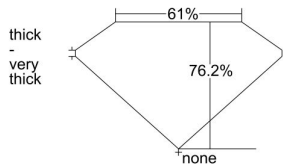

GIA®

FACSIMILE

GIA REPORT 2215633438

Verify this report at GIA.edu

GIA NATURAL DIAMOND DOSSIER®

June 01, 2021
GIA Report Number 2215633438
Shape and Cutting Style ..... Square Modified Brilliant
Measurements ..... 4.99 x 4.97 x 3.79 mm

GRADING RESULTS

Carat Weight ..... 0.77 carat
Color Grade ..... H
Clarity Grade VVS1

ADDITIONAL GRADING INFORMATION

Polish ..... Excellent
Symmetry ..... Very Good
Fluorescence ..... None
Clarity Characteristics..... Chip, Feather, Indented Natural
Inscription(s): GIA 2215633438, AGSL 104044582005

PROPORTIONS

Profile not to actual proportions

GRADING SCALES

GIA COLOR SCALE		GIA CLARITY SCALE			
COLORLESS	D	VERY VERY SLIGHTLY INCLUDED	FLAWLESS		
	E		INTERNALLY FLAWLESS		
	F	VERY SLIGHTLY INCLUDED	VVS₁		
	G		VVS₂		
	H		VS₁		
	NEAR COLORLESS	I	SLIGHTLY INCLUDED	VS₂	
		J		SI₁	
		FAINT	K	INCLUDED	SI₂
			L		I₁
			M		I₂
VERT LIGHT	N	INCLUDED	I₃		
	O				
	P				
	Q				
	R				
LIGHT	S				
	T				
	U				
	V				
	W				
	X				
	Y				
	Z