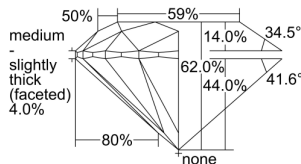

GIA®

FACSIMILE

GIA REPORT 1329422441

Verify this report at GIA.edu

GIA NATURAL DIAMOND DOSSIER®

April 01, 2019
GIA Report Number 1329422441
Shape and Cutting Style ..... Round Brilliant
Measurements ..... 3.60 - 3.62 x 2.24 mm

GRADING RESULTS

Carat Weight ..... 0.18 carat
Color Grade ..... D
Clarity Grade VVS2
Cut Grade ..... Excellent

ADDITIONAL GRADING INFORMATION

Polish ..... Excellent
Symmetry ..... Excellent
Fluorescence ..... None
Clarity Characteristics ..... Pinpoint, Needle
Inscription(s): GIA 1329422441

PROPORTIONS

Profile to actual proportions

GRADING SCALES

GIA COLOR SCALE	GIA CLARITY SCALE	GIA CUT SCALE	
D	FLAWLESS	EXCELLENT	
E	INTERNALLY FLAWLESS		
F		VVS₁	VERY GOOD
G	VVS₂		
H	VS₁	GOOD	
I	VS₂		
J	SI₁	FAIR	
K	SI₂		
L	I₁	POOR	
M	I₂		
N	I₃		
O			
P			
Q			
R			
S			
T			
U			
V			
W			
X			
Y			
Z