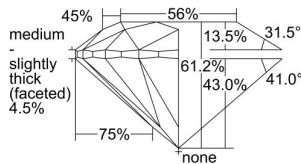

GIA®

FACSIMILE

GIA REPORT 2386446776

Verify this report at GIA.edu

GIA NATURAL DIAMOND DOSSIER®

April 27, 2021
GIA Report Number 2386446776
Shape and Cutting Style ..... Round Brilliant
Measurements ..... 4.28 - 4.31 x 2.63 mm

GRADING RESULTS

Carat Weight ..... 0.30 carat
Color Grade I
Clarity Grade S11
Cut Grade ..... Excellent

ADDITIONAL GRADING INFORMATION

Polish ..... Very Good
Symmetry ..... Excellent
Fluorescence ..... Faint
Clarity Characteristics..... Crystal, Indented Natural
Inscription(s): GIA 2386446776

PROPORTIONS

Profile to actual proportions

GRADING SCALES

GIA COLOR SCALE	GIA CLARITY SCALE	GIA CUT SCALE	
D	FLAWLESS	EXCELLENT	
E	INTERNALLY FLAWLESS		
F		VVS₁	VERY GOOD
G	VVS₂		
H	VS₁	GOOD	
I	VS₂		
J	S1₁	FAIR	
K	S1₂		
L	I₁	POOR	
M	I₂		
N	I₃		
O			
P			
Q			
R			
S			
T			
U			
V			
W			
X			
Y			
Z