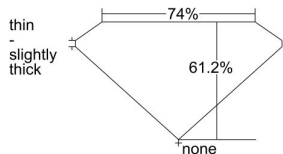

GIA®

FACSIMILE

GIA REPORT 2175584224

Verify this report at gia.edu

GIA DIAMOND DOSSIER®

April 20, 2016
GIA Report Number 2175584224
Shape and Cutting Style ..... Square Emerald Cut
Measurements ..... 4.76 x 4.76 x 2.91 mm

GRADING RESULTS

Carat Weight ..... 0.49 carat
Color Grade ..... F
Clarity Grade VS2

ADDITIONAL GRADING INFORMATION

Polish ..... Good
Symmetry ..... Good
Fluorescence ..... None
Clarity Characteristics ..... Crystal, Cloud
Inscription(s): GIA 2175584224

PROPORTIONS

Profile not to actual proportions

GRADING SCALES

GIA COLOR SCALE		GIA CLARITY SCALE			
COLORLESS	D	VERY VERY SLIGHTLY INCLUDED	FLAWLESS		
	E		INTERNALLY FLAWLESS		
	F	VERY SLIGHTLY INCLUDED	VVS₁		
	G		VVS₂		
	H		VS₁		
	NEAR COLORLESS	I	SLIGHTLY INCLUDED	VS₂	
		J		SI₁	
		FAINT	K	INCLUDED	SI₂
			L		I₁
			M		I₂
VERT LIGHT	N		LIGHT	I₃	
	O				
	P				
	Q				
	R				
	S