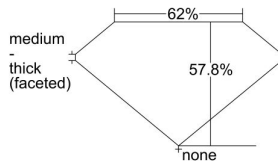

GIA®

FACSIMILE

GIA REPORT 2216039084

Verify this report at gia.edu

GIA DIAMOND DOSSIER®

October 28, 2015
GIA Report Number 2216039084
Shape and Cutting Style ..... Heart Brilliant
Measurements ..... 5.18 x 5.82 x 3.36 mm

GRADING RESULTS

Carat Weight ..... 0.60 carat
Color Grade ..... E
Clarity Grade VS2

ADDITIONAL GRADING INFORMATION

Polish ..... Excellent
Symmetry ..... Very Good
Fluorescence ..... None
Clarity Characteristics ..... Crystal
Inscription(s): GIA 2216039084

PROPORTIONS

Profile not to actual proportions

GRADING SCALES

GIA COLOR SCALE		GIA CLARITY SCALE			
COLORLESS	D	VERY VERY SLIGHTLY INCLUDED	FLAWLESS		
	E		INTERNALLY FLAWLESS		
	F	VERY SLIGHTLY INCLUDED	VVS₁		
	G		VVS₂		
	H		VS₁		
	NEAR COLORLESS	I	SLIGHTLY INCLUDED	VS₂	
		J		SI₁	
		FAINT	K	INCLUDED	SI₂
			L		I₁
			M		I₂
VERY LIGHT			N	LIGHT	I₃
			O		
			P		
	Q				
LIGHT	R				
	S				
	T				
	U				
	V				
	W				
	X				
	Y				
	Z