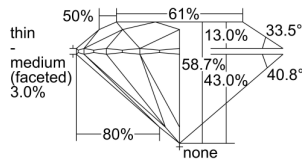

GIA®

FACSIMILE

GIA REPORT 6325574470

Verify this report at GIA.edu

GIA NATURAL DIAMOND DOSSIER®

April 16, 2019
GIA Report Number 6325574470
Shape and Cutting Style ..... Round Brilliant
Measurements ..... 5.81 - 5.84 x 3.42 mm

GRADING RESULTS

Carat Weight ..... 0.70 carat
Color Grade ..... F
Clarity Grade VS1
Cut Grade ..... Excellent

ADDITIONAL GRADING INFORMATION

Polish ..... Excellent
Symmetry ..... Excellent
Fluorescence ..... Strong Blue
Clarity Characteristics ..... Cloud
Inscription(s): GIA 6325574470

PROPORTIONS

Profile to actual proportions

GRADING SCALES

GIA COLOR SCALE	GIA CLARITY SCALE	GIA CUT SCALE	
D	FLAWLESS	EXCELLENT	
E	INTERNALLY FLAWLESS		
F		VVS₁	VERY GOOD
G	VVS₂		
H	VS₁	GOOD	
I	VS₂		
J	SI₁	FAIR	
K	SI₂		
L	I₁	POOR	
M			
N			
O	I₂		
P			
Q			
R	I₃		
S			
T			
U			
V			
W			
X			
Y			
Z