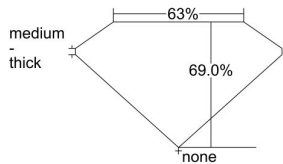

GIA®

FACSIMILE

GIA REPORT 7356820518

Verify this report at GIA.edu

GIA NATURAL DIAMOND DOSSIER®

August 26, 2020
GIA Report Number 7356820518
Shape and Cutting Style ..... Emerald Cut
Measurements ..... 4.73 x 3.55 x 2.45 mm

GRADING RESULTS

Carat Weight ..... 0.40 carat
Color Grade ..... E
Clarity Grade VS2

ADDITIONAL GRADING INFORMATION

Polish ..... Excellent
Symmetry ..... Good
Fluorescence ..... Strong Blue
Clarity Characteristics ..... Crystal
Inscription(s): GIA 7356820518

PROPORTIONS

Profile not to actual proportions

GRADING SCALES

GIA COLOR SCALE		GIA CLARITY SCALE			
COLORLESS	D	VERY VERY SLIGHTLY INCLUDED	FLAWLESS		
	E		INTERNALLY FLAWLESS		
	F	VERY SLIGHTLY INCLUDED	VVS₁		
	G		VVS₂		
	H		VS₁		
	NEAR COLORLESS	I	SLIGHTLY INCLUDED	VS₂	
		J		SI₁	
		FAINT	K	INCLUDED	SI₂
			L		I₁
			M		I₂
VERTICALLY LIGHT	N	LIGHT	I₃		
	O				
	P				
	Q				
	R