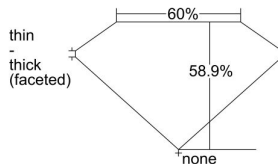

GIA®

FACSIMILE

GIA REPORT 1378093391

Verify this report at GIA.edu

GIA NATURAL DIAMOND DOSSIER®

December 29, 2020
GIA Report Number 1378093391
Shape and Cutting Style ..... Heart Brilliant
Measurements ..... 4.83 x 5.60 x 3.30 mm

GRADING RESULTS

Carat Weight ..... 0.50 carat
Color Grade ..... F
Clarity Grade SI2

ADDITIONAL GRADING INFORMATION

Polish ..... Very Good
Symmetry ..... Very Good
Fluorescence ..... None
Clarity Characteristics ..... Crystal, Cloud
Inscription(s): GIA 1378093391

PROPORTIONS

Profile not to actual proportions

GRADING SCALES

GIA COLOR SCALE		GIA CLARITY SCALE			
COLORLESS	D	VERY VERY SLIGHTLY INCLUDED	FLAWLESS		
	E		INTERNALLY FLAWLESS		
	F		VVS₁		
	NEAR COLORLESS	G	VERY SLIGHTLY INCLUDED	VVS₂	
		H		VS₁	
		FANT	I	SLIGHTLY INCLUDED	VS₂
			J		SI₁
			K	INCLUDED	SI₂
	VERT LIGHT	L	INCLUDED	I₁	
		M		I₂	
N		I₃			
LIGHT		O			
		P			
		Q			
		R