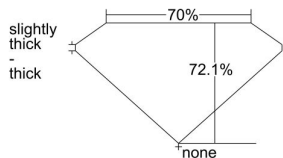

GIA®

FACSIMILE

GIA REPORT 2376511099

Verify this report at GIA.edu

GIA NATURAL DIAMOND DOSSIER®

February 05, 2021
GIA Report Number 2376511099
Shape and Cutting Style ..... **Square Modified Brilliant**
Measurements ..... **3.79 x 3.77 x 2.72 mm**

GRADING RESULTS

Carat Weight ..... 0.32 carat
Color Grade I
Clarity Grade VS1

ADDITIONAL GRADING INFORMATION

Polish ..... Excellent
Symmetry ..... Very Good
Fluorescence ..... Faint
Clarity Characteristics ..... Cloud, Pinpoint
Inscription(s): GIA 2376511099

PROPORTIONS

Profile not to actual proportions

GRADING SCALES

GIA COLOR SCALE		GIA CLARITY SCALE			
COLORLESS	D	VERY VERY SLIGHTLY INCLUDED	FLAWLESS		
	E		INTERNALLY FLAWLESS		
	F	VERY SLIGHTLY INCLUDED	VVS₁		
	G		VVS₂		
	H		VS₁		
	NEAR COLORLESS	I	SLIGHTLY INCLUDED	VS₂	
		J		SI₁	
		FAINT	K	INCLUDED	SI₂
			L		I₁
			M		I₂
VERT LIGHT	N		INCLUDED	I₃	
	O				
	P				
	Q				
LIGHT	R				
	S				
	T				
	U				
	V				
	Z