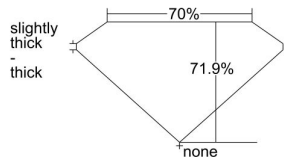

GIA®

FACSIMILE

GIA REPORT 1359713856

Verify this report at GIA.edu

GIA NATURAL DIAMOND DOSSIER®

August 10, 2020
GIA Report Number 1359713856
Shape and Cutting Style ..... **Square Modified Brilliant**
Measurements ..... 3.92 x 3.87 x 2.78 mm

GRADING RESULTS

Carat Weight ..... 0.34 carat
Color Grade ..... G
Clarity Grade S11

ADDITIONAL GRADING INFORMATION

Polish ..... Excellent
Symmetry ..... Very Good
Fluorescence ..... Faint
Clarity Characteristics ..... Crystal
Inscription(s): GIA 1359713856

PROPORTIONS

Profile not to actual proportions

GRADING SCALES

GIA COLOR SCALE		GIA CLARITY SCALE			
COLORLESS	D	VERY VERY SLIGHTLY INCLUDED	FLAWLESS		
	E		INTERNALLY FLAWLESS		
	F	VERY SLIGHTLY INCLUDED	VVS₁		
	G		VVS₂		
	H		VS₁		
	NEAR COLORLESS	I	SLIGHTLY INCLUDED	VS₂	
		J		S1₁	
		FAINT	K	INCLUDED	S1₂
			L		I₁
			M		I₂
VERT LIGHT	N	LIGHT	I₃		
	O				
	P				
	Q				
	R				
	S				
	T