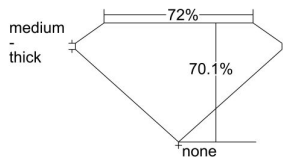

GIA®

FACSIMILE

GIA REPORT 3375214576

Verify this report at GIA.edu

GIA NATURAL DIAMOND DOSSIER®

February 06, 2021
GIA Report Number 3375214576
Shape and Cutting Style ..... Square Modified Brilliant
Measurements ..... 3.91 x 3.90 x 2.74 mm

GRADING RESULTS

Carat Weight ..... 0.36 carat
Color Grade ..... E
Clarity Grade SI2

ADDITIONAL GRADING INFORMATION

Polish ..... Excellent
Symmetry ..... Good
Fluorescence ..... None
Clarity Characteristics ..... Cloud, Feather
Inscription(s): GIA 3375214576

PROPORTIONS

Profile not to actual proportions

GRADING SCALES

GIA COLOR SCALE		GIA CLARITY SCALE	
COLORLESS	D	VERY VERY SLIGHTLY INCLUDED	FLAWLESS
	E		INTERNALLY FLAWLESS
	F		VVS₁
	G		VVS₂
	H		VS₁
	I		VS₂
	J		SI₁
	K		SI₂
	L		I₁
	M		I₂
NEAR COLORLESS	N	SLIGHTLY INCLUDED	I₃
	O		
	P		
	Q		
FAINT	R		
	S		
	T		
	U		
VERY LIGHT	V		
	W		
	X		
	Y		
LIGHT	Z