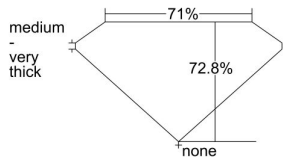

GIA®

FACSIMILE

GIA REPORT 3375581676

Verify this report at GIA.edu

GIA NATURAL DIAMOND DOSSIER®

February 11, 2021
GIA Report Number 3375581676
Shape and Cutting Style ..... Square Modified Brilliant
Measurements ..... 3.81 x 3.78 x 2.75 mm

GRADING RESULTS

Carat Weight ..... 0.34 carat
Color Grade ..... E
Clarity Grade SI1

ADDITIONAL GRADING INFORMATION

Polish ..... Excellent
Symmetry ..... Very Good
Fluorescence ..... Medium Blue
Clarity Characteristics ..... Crystal
Inscription(s): GIA 3375581676

PROPORTIONS

Profile not to actual proportions

GRADING SCALES

GIA COLOR SCALE		GIA CLARITY SCALE	
COLORLESS	D	VERY VERY SLIGHTLY INCLUDED	FLAWLESS
	E		INTERNALLY FLAWLESS
	F		VVS₁
	G		VVS₂
	H		VS₁
	I		VS₂
	J		SI₁
	K		SI₂
	L		I₁
	M		I₂
NEAR COLORLESS	N	SLIGHTLY INCLUDED	I₃
	O		
	P		
	Q		
FAINT	R		
	S		
	T		
	U		
VERT LIGHT	V		
	W		
	X		
	Y		
LIGHT	Z