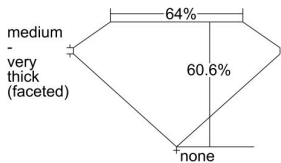

GIA®

FACSIMILE

GIA REPORT 5212107444

Verify this report at GIA.edu

GIA NATURAL DIAMOND DOSSIER®

August 26, 2020
GIA Report Number 5212107444
Shape and Cutting Style ..... Pear Brilliant
Measurements ..... 6.93 x 4.58 x 2.78 mm

GRADING RESULTS

Carat Weight ..... 0.53 carat
Color Grade ..... K
Clarity Grade VS1

ADDITIONAL GRADING INFORMATION

Polish ..... Good
Symmetry ..... Good
Fluorescence ..... Faint
Clarity Characteristics..... Crystal, Pinpoint, Indented Natural
Inscription(s): GIA 5212107444

PROPORTIONS

Profile not to actual proportions

GRADING SCALES

GIA COLOR SCALE		GIA CLARITY SCALE			
COLORLESS	D	VERY VERY SLIGHTLY INCLUDED	FLAWLESS		
	E		INTERNALLY FLAWLESS		
	F	VERY SLIGHTLY INCLUDED	VVS₁		
	G		VVS₂		
	H		VS₁		
	NEAR COLORLESS	I	SLIGHTLY INCLUDED	VS₂	
		J		SI₁	
		FAINT	K	INCLUDED	SI₂
			L		I₁
			M		I₂
VERT LIGHT	N	LIGHT	I₃		
	O				
	P				
	Q				
	R