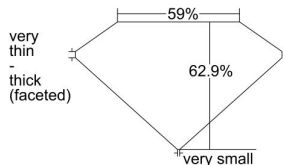

GIA®

FACSIMILE

GIA REPORT 2357935984

Verify this report at GIA.edu

GIA NATURAL DIAMOND DOSSIER®

September 17, 2020
GIA Report Number 2357935984
Shape and Cutting Style ..... Oval Brilliant
Measurements ..... 6.08 x 4.53 x 2.85 mm

GRADING RESULTS

Carat Weight ..... 0.50 carat
Color Grade I
Clarity Grade SI1

ADDITIONAL GRADING INFORMATION

Polish ..... Excellent
Symmetry ..... Good
Fluorescence ..... None
Clarity Characteristics ..... Crystal, Feather
Inscription(s): GIA 2357935984

PROPORTIONS

Profile not to actual proportions

GRADING SCALES

GIA COLOR SCALE		GIA CLARITY SCALE			
COLORLESS	D	VERY VERY SLIGHTLY INCLUDED	FLAWLESS		
	E		INTERNALLY FLAWLESS		
	F		VVS₁		
	NEAR COLORLESS	G	VERY SLIGHTLY INCLUDED	VVS₂	
		H		VS₁	
		FAINT	I	SLIGHTLY INCLUDED	VS₂
			J		SI₁
	LIGHT		K	INCLUDED	SI₂
			L		I₁
			M		I₂
N			NOT GRADED	I₃	
O					
P					
Q					
R					
S					
T					
U					
V					
W					
X					
Y					
Z