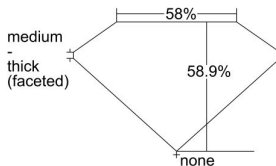

GIA®

FACSIMILE

GIA REPORT 6352420273

Verify this report at GIA.edu

GIA NATURAL DIAMOND DOSSIER®

June 17, 2020
GIA Report Number 6352420273
Shape and Cutting Style ..... Pear Brilliant
Measurements ..... 6.98 x 4.62 x 2.72 mm

GRADING RESULTS

Carat Weight ..... 0.50 carat
Color Grade ..... G
Clarity Grade SI2

ADDITIONAL GRADING INFORMATION

Polish ..... Excellent
Symmetry ..... Good
Fluorescence ..... Faint
Clarity Characteristics ..... Twinning Wisp
Inscription(s): GIA 6352420273

PROPORTIONS

Profile not to actual proportions

GRADING SCALES

GIA COLOR SCALE		GIA CLARITY SCALE			
COLORLESS	D	VERY VERY SLIGHTLY INCLUDED	FLAWLESS		
	E		INTERNALLY FLAWLESS		
	F	VERY SLIGHTLY INCLUDED	VVS₁		
	G		VVS₂		
	H		VS₁		
	NEAR COLORLESS	I	SLIGHTLY INCLUDED	VS₂	
		J		SI₁	
		FAINT	K	INCLUDED	SI₂
			L		I₁
			M		I₂
VERT LIGHT	N	LIGHT	I₃		
	O				
	P				
	Q				
	R