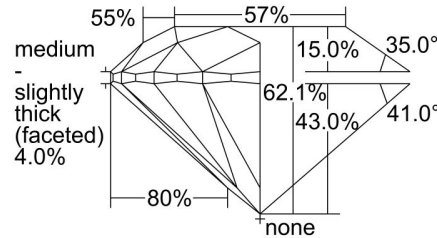

GIA NATURAL DIAMOND GRADING REPORT

June 03, 2019  
 GIA Report Number ..... 2131725673  
 Shape and Cutting Style ..... Round Brilliant  
 Measurements ..... 9.31 - 9.34 x 5.79 mm

GRADING RESULTS

Carat Weight ..... 3.11 carat  
 Color Grade ..... G  
 Clarity Grade ..... VVS2  
 Cut Grade ..... Excellent

ADDITIONAL GRADING INFORMATION

Polish ..... Excellent  
 Symmetry ..... Excellent  
 Fluorescence ..... Strong Blue  
 Inscription(s): GIA 2131725673

PROPORTIONS

Profile to actual proportions

CLARITY CHARACTERISTICS

KEY TO SYMBOLS\*

-  Cloud
-  Natural

\* Red symbols denote internal characteristics (inclusions). Green or black symbols denote external characteristics (blemishes). Diagram is an approximate representation of the diamond, and symbols shown indicate type, position, and approximate size of clarity characteristics. All clarity characteristics may not be shown. Details of finish are not shown.