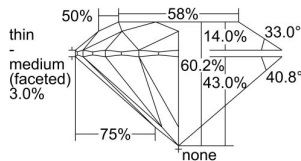

GIA®

FACSIMILE

GIA REPORT 1255033836

Verify this report at gia.edu

GIA DIAMOND DOSSIER®

March 30, 2017
GIA Report Number 1255033836
Shape and Cutting Style ..... Round Brilliant
Measurements ..... 3.66 - 3.68 x 2.21 mm

GRADING RESULTS

Carat Weight ..... 0.18 carat
Color Grade ..... E
Clarity Grade VS1
Cut Grade ..... Excellent

ADDITIONAL GRADING INFORMATION

Polish ..... Excellent
Symmetry ..... Excellent
Fluorescence ..... None
Clarity Characteristics..... Crystal, Cloud, Feather, Pinpoint
Inscription(s): GIA 1255033836

PROPORTIONS

Profile to actual proportions