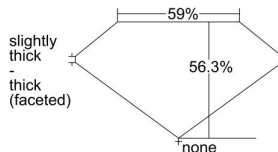

GIA®

FACSIMILE

GIA REPORT 2357523945

Verify this report at GIA.edu

GIA NATURAL DIAMOND DOSSIER®

July 08, 2020
GIA Report Number 2357523945
Shape and Cutting Style ..... Heart Brilliant
Measurements ..... 5.99 x 6.41 x 3.61 mm

GRADING RESULTS

Carat Weight ..... 0.86 carat
Color Grade ..... J
Clarity Grade VS2

ADDITIONAL GRADING INFORMATION

Polish ..... Excellent
Symmetry ..... Very Good
Fluorescence ..... None
Clarity Characteristics..... Twinning Wisp, Crystal, Cloud
Inscription(s): GIA 2357523945

PROPORTIONS

Profile not to actual proportions

GRADING SCALES

GIA COLOR SCALE		GIA CLARITY SCALE			
COLORLESS	D	VERY VERY SLIGHTLY INCLUDED	FLAWLESS		
	E		INTERNALLY FLAWLESS		
	F	VERY SLIGHTLY INCLUDED	VVS₁		
	G		VVS₂		
	H		VS₁		
	NEAR COLORLESS	I	SLIGHTLY INCLUDED	VS₂	
		J		SI₁	
		FAINT	K	INCLUDED	SI₂
			L		I₁
			M		I₂
VERT LIGHT			N	INCLUDED	I₃
			O		
			P		
	Q				
LIGHT	R				
	S				
	T				
	U				
	V				
	Z