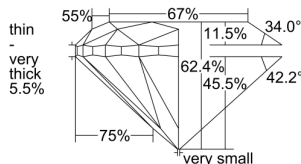

GIA®

FACSIMILE

GIA REPORT 6207994775

Verify this report at GIA.edu

GIA NATURAL DIAMOND DOSSIER®

June 08, 2020
GIA Report Number 6207994775
Shape and Cutting Style ..... Round Brilliant
Measurements ..... 4.72 - 4.73 x 2.95 mm

GRADING RESULTS

Carat Weight ..... 0.42 carat
Color Grade ..... K
Clarity Grade VS1
Cut Grade ..... Good

ADDITIONAL GRADING INFORMATION

Polish ..... Good
Symmetry ..... Fair
Fluorescence ..... None
Clarity Characteristics ..... Cloud, Bruise
Inscription(s): GIA 6207994775

PROPORTIONS

Profile to actual proportions