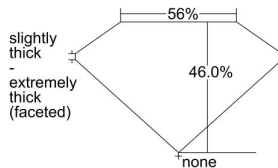

GIA®

FACSIMILE

GIA REPORT 7331314383

Verify this report at GIA.edu

GIA NATURAL DIAMOND DOSSIER®

July 21, 2019
GIA Report Number 7331314383
Shape and Cutting Style ..... Heart Brilliant
Measurements ..... 6.46 x 6.80 x 3.13 mm

GRADING RESULTS

Carat Weight ..... 0.92 carat
Color Grade ..... K
Clarity Grade SI1

ADDITIONAL GRADING INFORMATION

Polish ..... Very Good
Symmetry ..... Very Good
Fluorescence ..... Faint
Clarity Characteristics..... Twinning Wisp, Feather, Cavity
Inscription(s): GIA 7331314383

PROPORTIONS

Profile not to actual proportions

GRADING SCALES

GIA COLOR SCALE		GIA CLARITY SCALE			
COLORLESS	D	VERY VERY SLIGHTLY INCLUDED	FLAWLESS		
	E		INTERNALLY FLAWLESS		
	F	VERY SLIGHTLY INCLUDED	VVS₁		
	G		VVS₂		
	H		VS₁		
	NEAR COLORLESS	I	SLIGHTLY INCLUDED	VS₂	
		J		SI₁	
		FAINT	K	INCLUDED	SI₂
			L		I₁
			M		I₂
VERT LIGHT	N		INCLUDED	I₃	
	O				
	P				
	LIGHT	Q			
		R			
S					
T					
U					
V					
W					
X					
Y					
Z