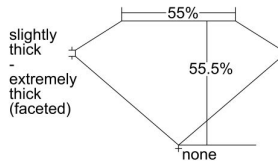

GIA®

FACSIMILE

GIA REPORT

1172768469

Verify this report at gia.edu

GIA DIAMOND DOSSIER®

July 28, 2016
GIA Report Number 1172768469
Shape and Cutting Style ..... Heart Brilliant
Measurements ..... 5.90 x 6.80 x 3.77 mm

GRADING RESULTS

Carat Weight ..... 0.90 carat
Color Grade ..... J
Clarity Grade S11

ADDITIONAL GRADING INFORMATION

Polish ..... Good
Symmetry ..... Good
Fluorescence ..... None
Clarity Characteristics..... Feather, Crystal, Cavity
Inscription(s): GIA 1172768469

PROPORTIONS

Profile not to actual proportions

GRADING SCALES

GIA COLOR SCALE		GIA CLARITY SCALE	
COLORLESS	D	VERY VERY SLIGHTLY INCLUDED	FLAWLESS
	E		INTERNALLY FLAWLESS
	F		VVS₁
	G		VVS₂
	H		VS₁
	I		VS₂
	J		S1
	K		S2
	L		I₁
	M		I₂
NEAR COLORLESS	N	SLIGHTLY INCLUDED	I₃
	O		
	P		
	Q		
FAINT	R		
	S		
	T		
	U		
VERY LIGHT	V		
	W		
	X		
	Y		
LIGHT	Z