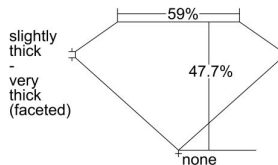

GIA®

FACSIMILE

GIA REPORT 1315421511

Verify this report at GIA.edu

GIA NATURAL DIAMOND DOSSIER®

December 13, 2018
GIA Report Number 1315421511
Shape and Cutting Style ..... Heart Brilliant
Measurements ..... 6.60 x 6.90 x 3.29 mm

GRADING RESULTS

Carat Weight ..... 0.90 carat
Color Grade ..... H
Clarity Grade SI1

ADDITIONAL GRADING INFORMATION

Polish ..... Very Good
Symmetry ..... Very Good
Fluorescence ..... Faint
Clarity Characteristics ..... Twinning Wisp
Inscription(s): GIA 1315421511

PROPORTIONS

Profile not to actual proportions

GRADING SCALES

GIA COLOR SCALE		GIA CLARITY SCALE	
COLORLESS	D	VERY VERY SLIGHTLY INCLUDED	FLAWLESS
	E		INTERNALLY FLAWLESS
	F		VVS₁
	G		VVS₂
	H		VS₁
	I		VS₂
	J		SI₁
	K		SI₂
	L		I₁
	M		I₂
NEAR COLORLESS	N	SLIGHTLY INCLUDED	I₃
	O		
	P		
	Q		
FAINT	R	INCLUDED	
	S		
	T		
	U		
	V		
	W		
	X		
	Y		
LIGHT	Z