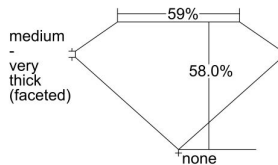

GIA®

FACSIMILE

GIA REPORT

7266142962

Verify this report at gia.edu

GIA DIAMOND DOSSIER®

June 22, 2017

GIA Report Number 7266142962

Shape and Cutting Style ..... Heart Brilliant

Measurements ..... 5.68 x 6.49 x 3.76 mm

GRADING RESULTS

Carat Weight ..... 0.81 carat

Color Grade ..... D

Clarity Grade SI1

ADDITIONAL GRADING INFORMATION

Polish ..... Excellent

Symmetry ..... Very Good

Fluorescence ..... None

Clarity Characteristics ..... Cloud, Crystal, Feather

Inscription(s): GIA 7266142962

PROPORTIONS

Profile not to actual proportions

GRADING SCALES

GIA COLOR SCALE		GIA CLARITY SCALE		
NEAR COLORLESS	D	VERY SLIGHTLY SLIGHTLY INCLUDED	FLAWLESS	
	E		INTERNALLY FLAWLESS	
	F	VERY SLIGHTLY INCLUDED	VVS₁	
	G		VVS₂	
	H		VS₁	
	FAINT	I	SLIGHTLY INCLUDED	VS₂
		J		SI₁
		K	INCLUDED	SI₂
		L		I₁
		M		I₂
N		I₃		
LIGHT	O			
	P			
	Q			
	R			
	S			
	T			
	U			
	V			
	W			
	X			
	Y			
	Z