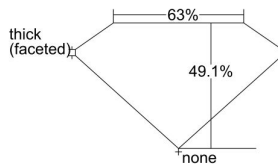

GIA®

FACSIMILE

GIA REPORT 6325371963

Verify this report at GIA.edu

GIA NATURAL DIAMOND DOSSIER®

March 29, 2019
GIA Report Number 6325371963
Shape and Cutting Style ..... Heart Brilliant
Measurements ..... 6.24 x 6.69 x 3.28 mm

GRADING RESULTS

Carat Weight ..... 0.80 carat
Color Grade I
Clarity Grade VVS1

ADDITIONAL GRADING INFORMATION

Polish ..... Excellent
Symmetry ..... Excellent
Fluorescence ..... None
Clarity Characteristics ..... Feather
Inscription(s): GIA 6325371963

PROPORTIONS

Profile not to actual proportions

GRADING SCALES

GIA COLOR SCALE		GIA CLARITY SCALE			
COLORLESS	D	VERY VERY SLIGHTLY INCLUDED	FLAWLESS		
	E		INTERNALLY FLAWLESS		
	F	VERY SLIGHTLY INCLUDED	VVS₁		
	G		VVS₂		
	H		VS₁		
	NEAR COLORLESS	I	SLIGHTLY INCLUDED	VS₂	
		J		SI₁	
		FAINT	K	INCLUDED	SI₂
			L		I₁
			M		I₂
VERTICALLY COLORLESS	N	INCLUDED	I₃		
	O				
	P				
	Q				
	R				
LIGHT	S				
	T				
	U				
	V				
	W				
	X				
Y					
Z