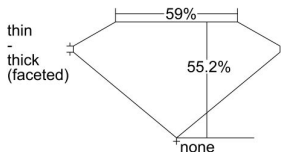

GIA®

FACSIMILE

GIA REPORT 1182843372

Verify this report at GIA.edu

GIA NATURAL DIAMOND DOSSIER®

October 31, 2017
GIA Report Number **1182843372**
Shape and Cutting Style ..... **Heart Brilliant**
Measurements ..... **5.57 x 6.69 x 3.70 mm**

GRADING RESULTS

Carat Weight ..... **0.80 carat**
Color Grade ..... **E**
Clarity Grade **S12**

ADDITIONAL GRADING INFORMATION

Polish ..... **Excellent**
Symmetry ..... **Very Good**
Fluorescence ..... **None**
Clarity Characteristics ..... **Feather**
Inscription(s): GIA 1182843372

PROPORTIONS

Profile not to actual proportions

GRADING SCALES

GIA COLOR SCALE		GIA CLARITY SCALE			
COLORLESS	D	VERY VERY SLIGHTLY INCLUDED	FLAWLESS		
	E		INTERNALLY FLAWLESS		
	F	VERY SLIGHTLY INCLUDED	VVS₁		
	G		VVS₂		
	H		VS₁		
	NEAR COLORLESS	I	SLIGHTLY INCLUDED	VS₂	
		J		S1₁	
		FAINT	K	INCLUDED	S1₂
			L		I₁
			M		I₂
VERT LIGHT	N	INCLUDED	I₃		
	O				
	P				
	Q				
	R				
	S				
	T				
LIGHT	U				
	V				
	W				
	X				
Y					
Z