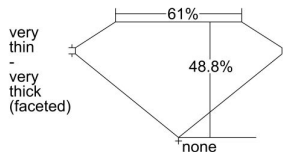

GIA®

FACSIMILE

GIA REPORT 6177299323

Verify this report at gia.edu

GIA DIAMOND DOSSIER®

August 31, 2015
GIA Report Number 6177299323
Shape and Cutting Style ..... Heart Brilliant
Measurements ..... 6.53 x 6.73 x 3.29 mm

GRADING RESULTS

Carat Weight ..... 0.79 carat
Color Grade ..... D
Clarity Grade SI2

ADDITIONAL GRADING INFORMATION

Polish ..... Good
Symmetry ..... Good
Fluorescence ..... Faint
Clarity Characteristics..... Feather, Crystal
Inscription(s): GIA 6177299323

PROPORTIONS

Profile not to actual proportions

GRADING SCALES

GIA COLOR SCALE		GIA CLARITY SCALE			
COLORLESS	D	VERY VERY SLIGHTLY INCLUDED	FLAWLESS		
	E		INTERNALLY FLAWLESS		
	F	VERY SLIGHTLY INCLUDED	VVS₁		
	G		VVS₂		
	H		VS₁		
	NEAR COLORLESS	I	SLIGHTLY INCLUDED	VS₂	
		J		SI₁	
		FAINT	K	INCLUDED	SI₂
			L		I₁
			M		I₂
VERY LIGHT	N	LIGHT	I₃		
	O				
	P				
	Q				
	R				
	S				
	T