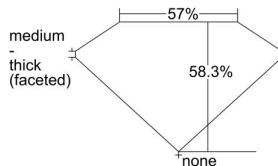

GIA®

FACSIMILE

GIA REPORT 1205461379

Verify this report at gia.edu

GIA DIAMOND DOSSIER®

July 23, 2015
GIA Report Number 1205461379
Shape and Cutting Style ..... Heart Brilliant
Measurements ..... 5.48 x 6.36 x 3.71 mm

GRADING RESULTS

Carat Weight ..... 0.73 carat
Color Grade I
Clarity Grade VS1

ADDITIONAL GRADING INFORMATION

Polish ..... Excellent
Symmetry ..... Very Good
Fluorescence ..... None
Clarity Characteristics..... Crystal, Cloud, Feather, Pinpoint
Inscription(s): GIA 1205461379

PROPORTIONS

Profile not to actual proportions

GRADING SCALES

GIA COLOR SCALE		GIA CLARITY SCALE			
COLORLESS	D	VERY VERY SLIGHTLY INCLUDED	FLAWLESS		
	E		INTERNALLY FLAWLESS		
	F	VERY SLIGHTLY INCLUDED	VS₁		
	G		VS₂		
	H		VS₁		
	NEAR COLORLESS	I	SLIGHTLY INCLUDED	VS₂	
		J		SI₁	
		FAINT	K	INCLUDED	SI₂
			L		I₁
			M		I₂
VERY LIGHT	N	LIGHT	I₃		
	O				
	P				
	Q				
LIGHT	R				
	S				
	T				
	U				
	V				
	Z