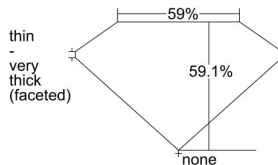

GIA®

FACSIMILE

GIA REPORT 6342180221

Verify this report at GIA.edu

GIA NATURAL DIAMOND DOSSIER®

November 27, 2019
GIA Report Number **6342180221**
Shape and Cutting Style ..... **Heart Brilliant**
Measurements ..... **5.25 x 6.30 x 3.72 mm**

GRADING RESULTS

Carat Weight ..... **0.72 carat**
Color Grade ..... **D**
Clarity Grade **S11**

ADDITIONAL GRADING INFORMATION

Polish ..... **Very Good**
Symmetry ..... **Very Good**
Fluorescence ..... **Faint**
Clarity Characteristics ..... **Feather**
Inscription(s): GIA 6342180221

PROPORTIONS

Profile not to actual proportions

GRADING SCALES

GIA COLOR SCALE		GIA CLARITY SCALE			
COLORLESS	D	VERY VERY SLIGHTLY INCLUDED	FLAWLESS		
	E		INTERNALLY FLAWLESS		
	F	VERY SLIGHTLY INCLUDED	VVS₁		
	G		VVS₂		
	H		VS₁		
	NEAR COLORLESS	I	SLIGHTLY INCLUDED	VS₂	
		J		S1₁	
		FAINT	K	INCLUDED	S1₂
			L		I₁
			M		I₂
VERT LIGHT	N	LIGHT	I₃		
	O				
	P				
	Q				
	R				
	S				
	T