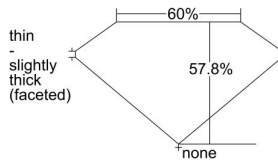

GIA®

FACSIMILE

GIA REPORT 3275363791

Verify this report at GIA.edu

GIA NATURAL DIAMOND DOSSIER®

December 05, 2017
GIA Report Number 3275363791
Shape and Cutting Style ..... Heart Brilliant
Measurements ..... 5.12 x 5.73 x 3.31 mm

GRADING RESULTS

Carat Weight ..... 0.56 carat
Color Grade ..... G
Clarity Grade ..... Internally Flawless

ADDITIONAL GRADING INFORMATION

Polish ..... Excellent
Symmetry ..... Excellent
Fluorescence ..... None
Clarity Characteristics ..... Minor Details of Polish
Inscription(s): GIA 3275363791

PROPORTIONS

Profile not to actual proportions

GRADING SCALES

GIA COLOR SCALE		GIA CLARITY SCALE			
COLORLESS	D	VERY VERY SLIGHTLY INCLUDED	FLAWLESS		
	E		INTERNALLY FLAWLESS		
	F	VERY SLIGHTLY INCLUDED	VVS₁		
	G		VVS₂		
	H		VS₁		
	NEAR COLORLESS	I	SLIGHTLY INCLUDED	VS₂	
		J		SI₁	
		FAINT	K	INCLUDED	SI₂
			L		I₁
			M		I₂
VERTICALLY LIGHT	N	INCLUDED	I₃		
	O				
	P				
	Q				
	R				
LIGHT	S				
	T				
	U				
	V				
	W				
	X				
	Y				
	Z