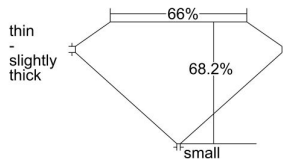

GIA®

FACSIMILE

GIA REPORT 2195469253

Verify this report at gia.edu

GIA DIAMOND DOSSIER®

June 27, 2018
GIA Report Number 2195469253
Shape and Cutting Style ..... **Cut-Cornered Rectangular Modified Brilliant**
Measurements ..... 5.21 x 4.85 x 3.30 mm

GRADING RESULTS

Carat Weight ..... 0.61 carat
Color Grade ..... H
Clarity Grade VVS2

ADDITIONAL GRADING INFORMATION

Polish ..... Very Good
Symmetry ..... Good
Fluorescence ..... None
Clarity Characteristics ..... Cloud, Pinpoint
Inscription(s): GIA 2195469253

PROPORTIONS

Profile not to actual proportions

GRADING SCALES

GIA COLOR SCALE		GIA CLARITY SCALE			
COLORLESS	D	VERY VERY SLIGHTLY INCLUDED	FLAWLESS		
	E		INTERNALLY FLAWLESS		
	F	VERY SLIGHTLY INCLUDED	VVS₁		
	G		VVS₂		
	H		VS₁		
	NEAR COLORLESS	I	SLIGHTLY INCLUDED	VS₂	
		J		SI₁	
		FAINT	K	INCLUDED	SI₂
			L		I₁
			M		I₂
VERT LIGHT	N	LIGHT	I₃		
	O				
	P				
	Q				
	R				
	S