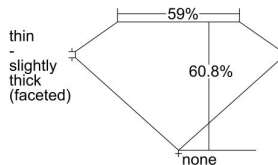

GIA®

FACSIMILE

GIA REPORT

7322344400

Verify this report at GIA.edu

GIA NATURAL DIAMOND DOSSIER®

March 26, 2019

GIA Report Number 7322344400

Shape and Cutting Style ..... Oval Brilliant

Measurements ..... 6.14 x 4.63 x 2.81 mm

GRADING RESULTS

Carat Weight ..... 0.51 carat

Color Grade ..... J

Clarity Grade VS1

ADDITIONAL GRADING INFORMATION

Polish ..... Excellent

Symmetry ..... Very Good

Fluorescence ..... None

Clarity Characteristics..... Cloud, Cavity, Needle, Pinpoint

Inscription(s): GIA 7322344400

PROPORTIONS

Profile not to actual proportions

GRADING SCALES

GIA COLOR SCALE		GIA CLARITY SCALE			
COLORLESS	D	VERY VERY SLIGHTLY INCLUDED	FLAWLESS		
	E		INTERNALLY FLAWLESS		
	F	VERY SLIGHTLY INCLUDED	VVS₁		
	G		VVS₂		
	H		VS₁		
	NEAR COLORLESS	I	SLIGHTLY INCLUDED	VS₂	
		J		SI₁	
		FAINT	K	INCLUDED	SI₂
			L		I₁
			M		I₂
VERT LIGHT	N	LIGHT	I₃		
	O				
	P				
	Q				
	R