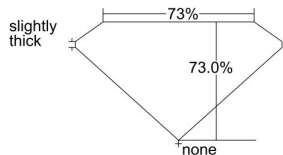

GIA®

FACSIMILE

GIA REPORT 5202414021

Verify this report at GIA.edu

GIA NATURAL DIAMOND DOSSIER®

July 02, 2019
GIA Report Number 5202414021
Shape and Cutting Style ..... **Square Modified Brilliant**
Measurements ..... **5.55 x 5.52 x 4.03 mm**

GRADING RESULTS

Carat Weight ..... 1.01 carat
Color Grade ..... **K**
Clarity Grade **S12**

ADDITIONAL GRADING INFORMATION

Polish ..... **Excellent**
Symmetry ..... **Very Good**
Fluorescence ..... **Faint**
Clarity Characteristics ..... **Feather**
Inscription(s): GIA 5202414021

PROPORTIONS

Profile not to actual proportions

GRADING SCALES

GIA COLOR SCALE		GIA CLARITY SCALE			
COLORLESS	D	VERY VERY SLIGHTLY INCLUDED	FLAWLESS		
	E		INTERNALLY FLAWLESS		
	F	VERY SLIGHTLY INCLUDED	VVS₁		
	G		VVS₂		
	H		VS₁		
	NEAR COLORLESS	I	SLIGHTLY INCLUDED	VS₂	
		J		S1₁	
		FAINT	K	INCLUDED	S1₂
			L		I₁
			M		I₂
VERT LIGHT	N	LIGHT	I₃		
	O				
	P				
	Q				
	R				
	S				
	T