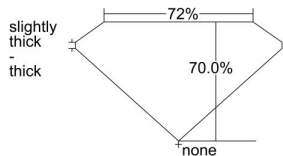

GIA®

FACSIMILE

GIA REPORT 6222555408

Verify this report at gia.edu

GIA DIAMOND DOSSIER®

May 04, 2016
GIA Report Number 6222555408
Shape and Cutting Style ..... Square Modified Brilliant
Measurements ..... 5.58 x 5.50 x 3.85 mm

GRADING RESULTS

Carat Weight ..... 0.96 carat
Color Grade I
Clarity Grade VVS2

ADDITIONAL GRADING INFORMATION

Polish ..... Excellent
Symmetry ..... Very Good
Fluorescence ..... None
Clarity Characteristics ..... Pinpoint, Feather
Inscription(s): GIA 6222555408

PROPORTIONS

Profile not to actual proportions

GRADING SCALES

GIA COLOR SCALE		GIA CLARITY SCALE				
COLORLESS	D	VERY VERY SLIGHTLY INCLUDED	FLAWLESS			
	E		INTERNALLY FLAWLESS			
	F		VVS₁			
	NEAR COLORLESS	G	VERY SLIGHTLY INCLUDED	VVS₂		
		H		VS₁		
		FAINT	I	SLIGHTLY INCLUDED	VS₂	
			J		SI₁	
			LIGHT	K	INCLUDED	SI₂
	L	I₁				
	M	I₂				
N	NOT GRADED	I₃				
O						
P						
Q						
R						
S						
T						
U						
V						
W						
X						
Y						
Z