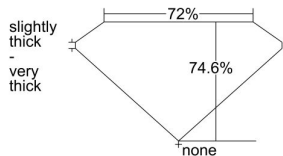

GIA®

FACSIMILE

GIA REPORT 5143787916

Verify this report at gia.edu

GIA DIAMOND DOSSIER®

March 15, 2013
GIA Report Number 5143787916
Shape and Cutting Style ..... Square Modified Brilliant
Measurements ..... 5.17 x 5.14 x 3.83 mm

GRADING RESULTS

Carat Weight ..... 0.90 carat
Color Grade ..... G
Clarity Grade VS2

ADDITIONAL GRADING INFORMATION

Polish ..... Very Good
Symmetry ..... Very Good
Fluorescence ..... None
Clarity Characteristics..... Cloud, Feather
Inscription(s): GIA 5143787916

PROPORTIONS

Profile not to actual proportions

GRADING SCALES

GIA COLOR SCALE		GIA CLARITY SCALE			
COLORLESS	D	VERY VERY SLIGHTLY INCLUDED	FLAWLESS		
	E		INTERNALLY FLAWLESS		
	F		VVS₁		
	NEAR COLORLESS	G	VVS₂		
		H	VERY SLIGHTLY INCLUDED	VS₁	
		I		VS₂	
		FAINT	J	SLIGHTLY INCLUDED	SI₁
			K		SI₂
	L		INCLUDED		I₁
	M			I₂	
VERY LIGHT	N		INCLUDED	I₃	
	O				
	P				
	Q				
	R				
LIGHT	S				
	T				
	U				
	V				
	W				
	X				
	Y				
	Z