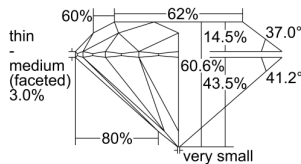

GIA®

FACSIMILE

GIA REPORT 5202769604

Verify this report at GIA.edu

GIA NATURAL DIAMOND DOSSIER®

December 03, 2019
GIA Report Number 5202769604
Shape and Cutting Style ..... Round Brilliant
Measurements ..... 6.13 - 6.16 x 3.72 mm

GRADING RESULTS

Carat Weight ..... 0.86 carat
Color Grade ..... G
Clarity Grade S11
Cut Grade ..... Good

ADDITIONAL GRADING INFORMATION

Polish ..... Very Good
Symmetry ..... Excellent
Fluorescence ..... Faint
Clarity Characteristics ..... Feather
Inscription(s): GIA 5202769604

PROPORTIONS

Profile to actual proportions

GRADING SCALES

GIA COLOR SCALE

COLORED	D
	E
	F
	G
	H
	I
	J
NEAR COLORLESS	K
	L
	M
	N
	O
	P
	Q
	R
	S
	T
	U
	V
	W
	X
	Y
	Z

GIA CLARITY SCALE

FLAWLESS	VERY VERY SLIGHTLY INCLUDED	VVS₁	VVS₂	VERY SLIGHTLY INCLUDED	SI₁	SI₂	I₁	I₂	I₃	
										FLAWLESS
INTERNALLY FLAWLESS										

GIA CUT SCALE

EXCELLENT
VERY GOOD
GOOD
FAIR
POOR