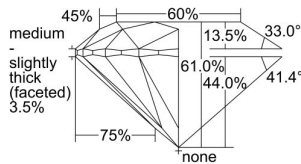

GIA®

FACSIMILE

GIA REPORT 7263057571

Verify this report at gia.edu

GIA DIAMOND DOSSIER®

June 12, 2017
GIA Report Number 7263057571
Shape and Cutting Style ..... Round Brilliant
Measurements ..... 5.72 - 5.74 x 3.49 mm

GRADING RESULTS

Carat Weight ..... 0.70 carat
Color Grade ..... G
Clarity Grade VS1
Cut Grade ..... Excellent

ADDITIONAL GRADING INFORMATION

Polish ..... Excellent
Symmetry ..... Excellent
Fluorescence ..... None
Clarity Characteristics ..... Cloud
Inscription(s): GIA 7263057571

PROPORTIONS

Profile to actual proportions

GRADING SCALES

GIA COLOR SCALE

COLORESS	D
	E
	F
	G
	H
	I
	J
NEAR COLORESS	K
	L
FLAINT	M
	N
	O
	P
	R
	S
	T
	U
	V
	W
	X
	Y
LIGHT	Z

GIA CLARITY SCALE

FLAWLESS	VERY VERY SLIGHTLY INCLUDED	VS₁	VS₂	VS₁	VS₂	SL₁	SL₂	I₁	I₂	I₃	
											INTERNALLY FLAWLESS

GIA CUT SCALE

EXCELLENT
VERY GOOD
GOOD
FAIR
POOR