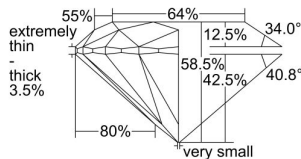

GIA®

FACSIMILE

GIA REPORT 6204923543

Verify this report at GIA.edu

GIA NATURAL DIAMOND DOSSIER®

February 18, 2020
GIA Report Number 6204923543
Shape and Cutting Style ..... Round Brilliant
Measurements ..... 5.45 - 5.53 x 3.21 mm

GRADING RESULTS

Carat Weight ..... 0.60 carat
Color Grade ..... K
Clarity Grade S11
Cut Grade ..... Very Good

ADDITIONAL GRADING INFORMATION

Polish ..... Good
Symmetry ..... Good
Fluorescence ..... None
Clarity Characteristics ..... Crystal, Cloud
Inscription(s): GIA 6204923543

PROPORTIONS

Profile to actual proportions

GRADING SCALES

GIA COLOR SCALE	GIA CLARITY SCALE	GIA CUT SCALE	
D	FLAWLESS	EXCELLENT	
E	INTERNALLY FLAWLESS		
F		VVS₁	VERY GOOD
G	VVS₂		
H	VS₁	GOOD	
I	VS₂		
J	S1₁	FAIR	
K	S1₂		
L	I₁	POOR	
M	I₂		
N	I₃		
O