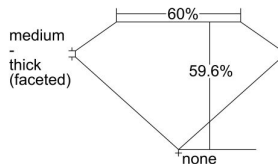

GIA®

FACSIMILE

GIA REPORT 6341520821

Verify this report at GIA.edu

GIA NATURAL DIAMOND DOSSIER®

January 07, 2020
GIA Report Number 6341520821
Shape and Cutting Style ..... Pear Brilliant
Measurements ..... 7.45 x 4.76 x 2.84 mm

GRADING RESULTS

Carat Weight ..... 0.60 carat
Color Grade I
Clarity Grade VVS2

ADDITIONAL GRADING INFORMATION

Polish ..... Excellent
Symmetry ..... Very Good
Fluorescence ..... Faint
Clarity Characteristics..... Cloud, Pinpoint, Internal Graining
Inscription(s): GIA 6341520821

PROPORTIONS

Profile not to actual proportions

GRADING SCALES

GIA COLOR SCALE		GIA CLARITY SCALE			
COLORLESS	D	VERY VERY SLIGHTLY INCLUDED	FLAWLESS		
	E		INTERNALLY FLAWLESS		
	F	VERY SLIGHTLY INCLUDED	VVS₁		
	G		VVS₂		
	H		VS₁		
	NEAR COLORLESS	I	SLIGHTLY INCLUDED	VS₂	
		J		SI₁	
		FAINT	K	INCLUDED	SI₂
			L		I₁
			M		I₂
VERT LIGHT	N		INCLUDED	I₃	
	O				
	P				
	LIGHT	Q			
		R			
S					
T					
U					
V					
W					
X					
Y					
Z