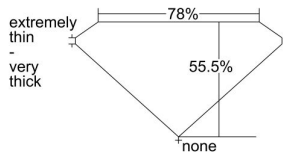

GIA®

FACSIMILE

GIA REPORT 2151578105

Verify this report at gia.edu

GIA DIAMOND DOSSIER®

January 20, 2016
GIA Report Number 2151578105
Shape and Cutting Style ..... **Cut-Cornered Square Modified Brilliant**
Measurements ..... 4.70 x 4.54 x 2.52 mm

GRADING RESULTS

Carat Weight ..... 0.50 carat
Color Grade ..... E
Clarity Grade VVS1

ADDITIONAL GRADING INFORMATION

Polish ..... Very Good
Symmetry ..... Good
Fluorescence ..... Faint
Clarity Characteristics..... Pinpoint, Indented Natural, Chip
Inscription(s): GIA 2151578105

PROPORTIONS

Profile not to actual proportions

GRADING SCALES

GIA COLOR SCALE		GIA CLARITY SCALE			
COLORLESS	D	VERY VERY SLIGHTLY INCLUDED	FLAWLESS		
	E		INTERNALLY FLAWLESS		
	F	VERY SLIGHTLY INCLUDED	VVS₁		
	G		VVS₂		
	H		VS₁		
	NEAR COLORLESS	I	SLIGHTLY INCLUDED	VS₂	
		J		SI₁	
		FAINT	K	INCLUDED	SI₂
			L		I₁
			M		I₂
VERT LIGHT	N	LIGHT	I₃		
	O				
	P				
	Q				
	R				
	S				
	T